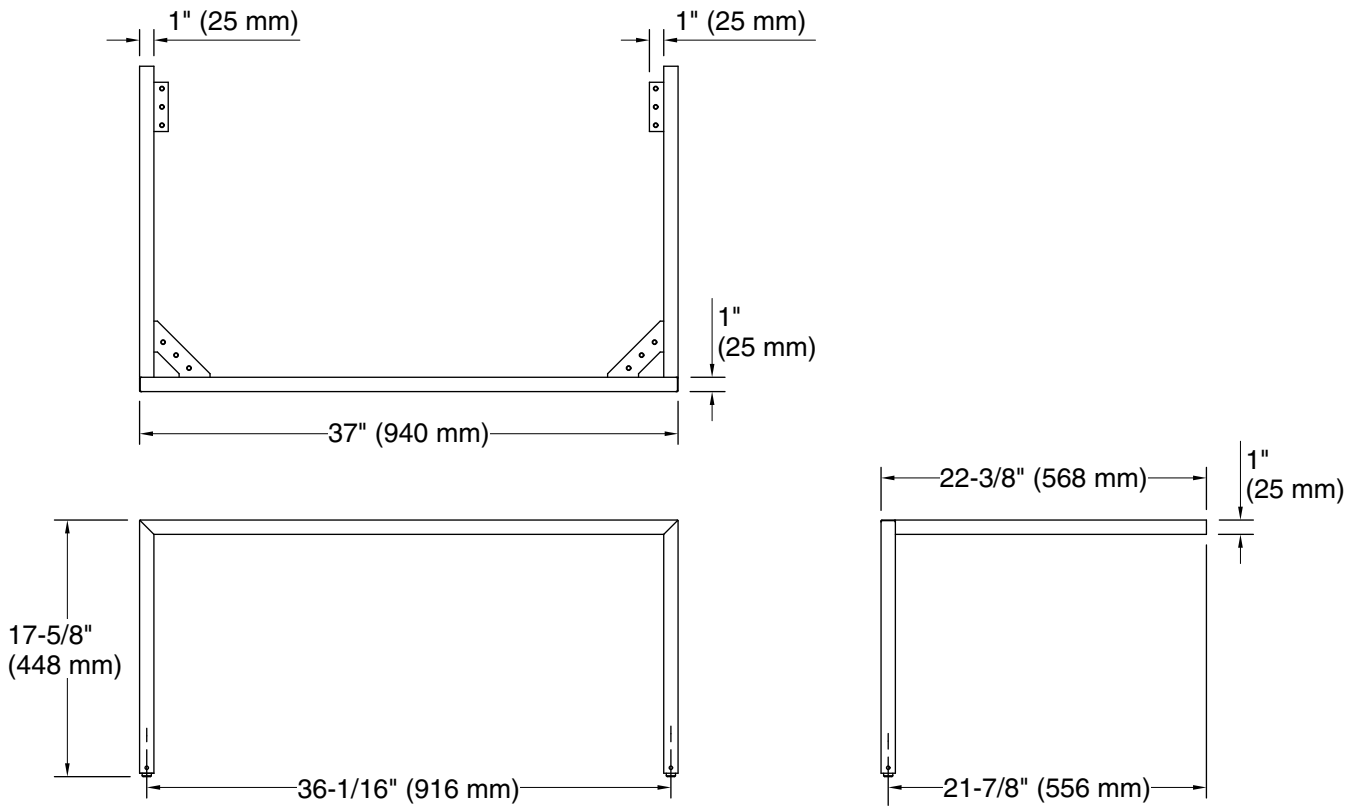

Available Colors/Finishes

Color tiles intended for reference only.

Color	Code	Description
-------	------	-------------

	HF6	
--	-----	--

Technical Information

All product dimensions are nominal.

Material: Stainless Steel